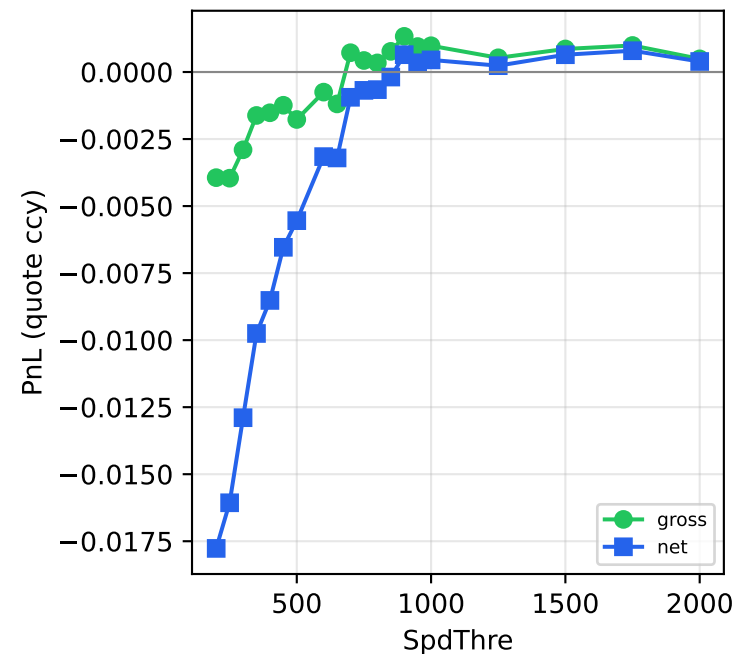

SpdThre Sweep — Net / Gross PnL vs Quote Width [20260619]

BTC

SOL

DOGE

XRP

ETH

Fills vs SpdThre