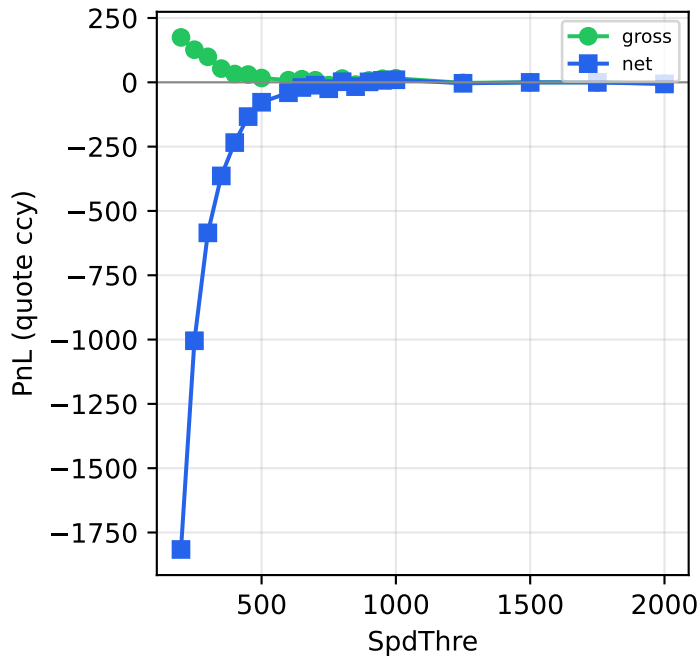

SpdThre Sweep — Net / Gross PnL vs Quote Width [20260619]

BTC

SOL

DOGE

XRP

ETH

Fills vs SpdThre