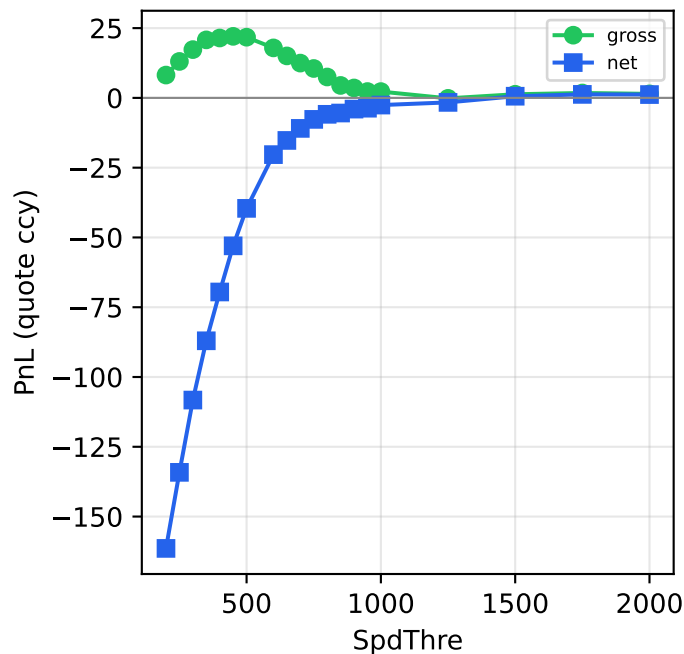

SpdThre Sweep — Net / Gross PnL vs Quote Width [20260619]

BTC

SOL

DOGE

XRP

ETH

Fills vs SpdThre