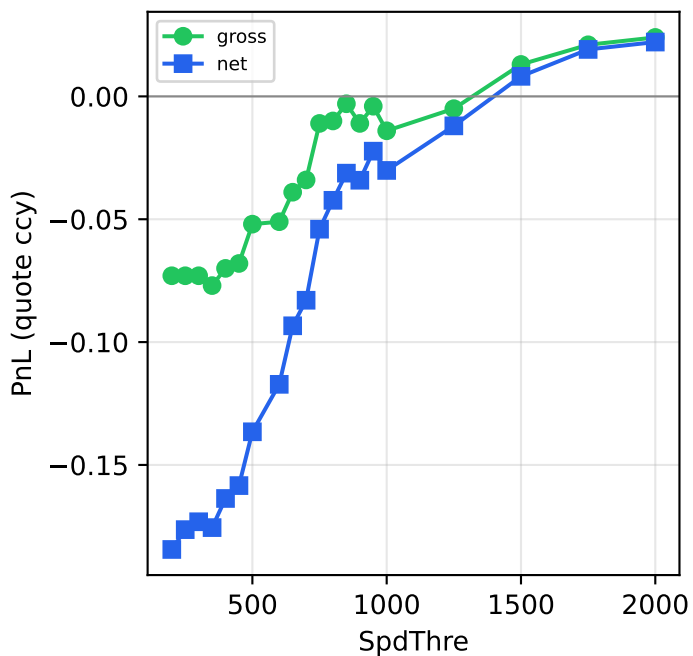

SpdThre Sweep — Net / Gross PnL vs Quote Width [20260619]

BTC

SOL

DOGE

XRP

ETH

Fills vs SpdThre