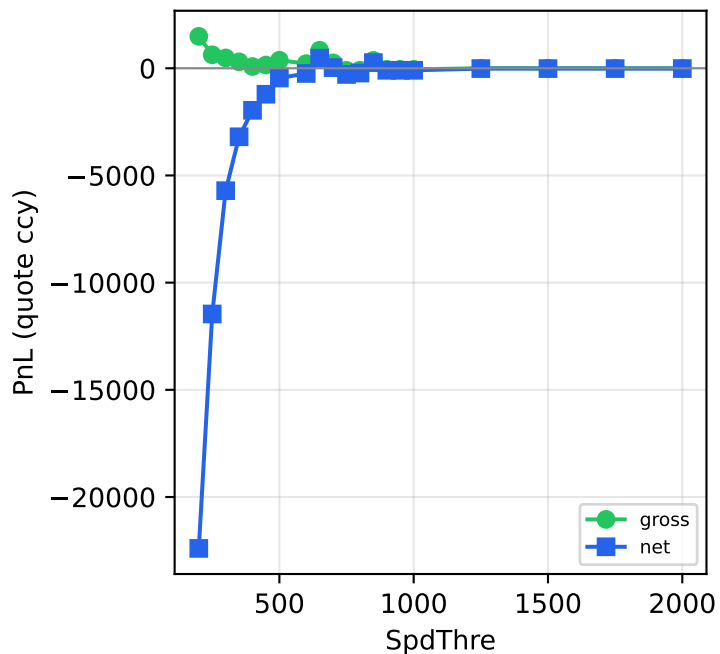

SpdThre Sweep — Net / Gross PnL vs Quote Width [20260619]

BTC

SOL

DOGE

XRP

ETH

Fills vs SpdThre